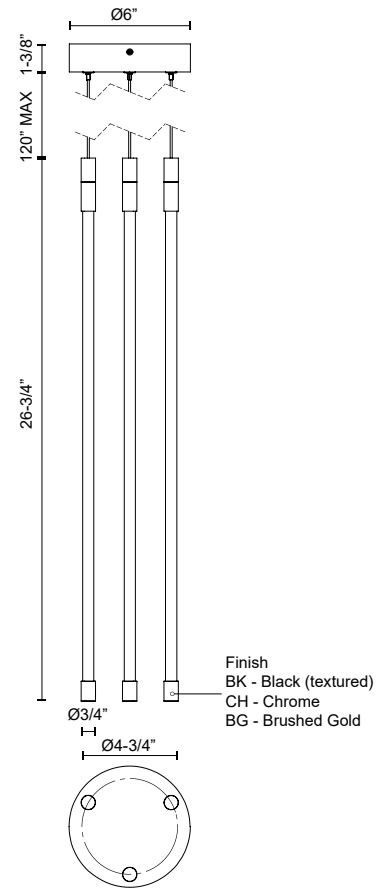

MOTIF MP75227

PENDANTS

PROJECT

SPECIFICATION DETAILS

Fixture Dimensions	D5-1/2" x H26-3/4"
Light Source	LED with DC Driver
Wattage	26W
Total Lumens	2940lm
Delivered Lumens	2700lm*
Voltage	120V
Color Temperature	2700K
CRI (Ra)	90CRI
Optional Color Temps	2700K - 5000K Available, Minimum Order Quantities Apply
LED Rated Life	50,000 hours
Dimming	100% - 10%, TRIAC or ELV Dimmer (Not Included)
Glass Details	Clear Glass
Adjustable	Yes
Wire Length	120" Max
Wire Type	BG, BK - Black Coaxial Wire; CH - Clear Coaxial Wire;
Minimum Hang Height	30"
Sloped Ceiling Adaptable	No
Location	Dry
CEC Title 24 JA8	Yes, JA8-2022
Canopy Dimensions	D6" x H1-3/8"
Paint Finish	BG01; BK02; CH01;

* For custom options, consult factory for details.

* For warranty information, please visit www.kuzcolighting.com/warranty

DESCRIPTION

The Motif Collection is inspired by the multitude of configurations in which it can create. Each fixture is comprised of thin lines of light in a refractive cylinder, creating both clean lines and modern elegance. This collection features the latest in modern LED filament technology, creating a warm glow of light throughout each fixture that is both vintage and modern at once.

KUZCO

CANADA: 19054 28TH AVENUE - SURREY, BC V3Z 6M3
USA: 3035 E. LONE MOUNTAIN ROAD - LAS VEGAS, NV 89081

WWW.KUZCOLIGHTING.COM

© 2021 KUZCO LIGHTING. ALL RIGHTS RESERVED.

COMMENT